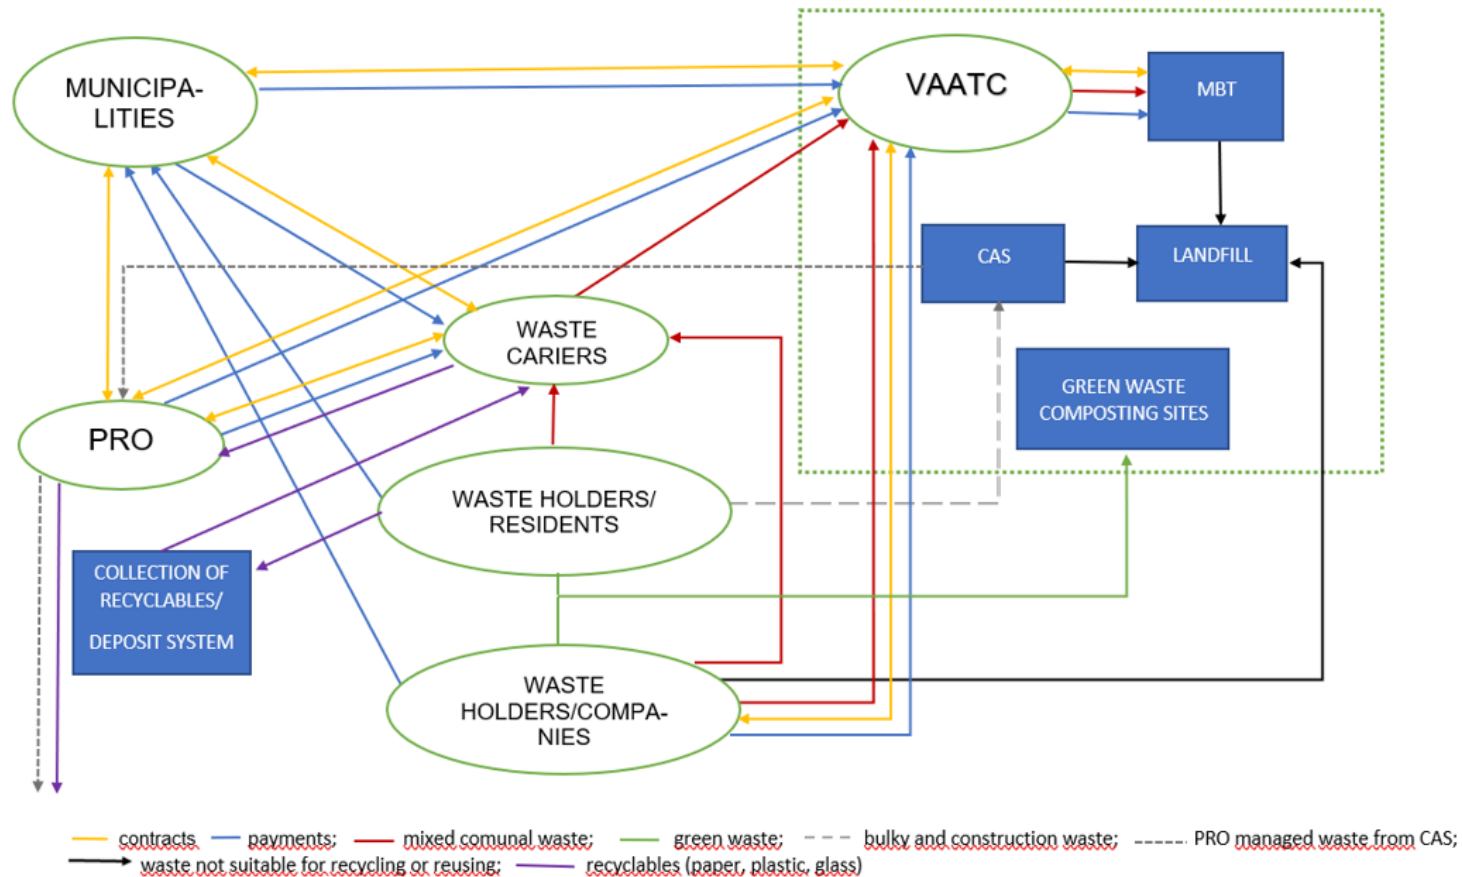

# Vilnius region waste management system

# Collection of Waste Electrical and Electronic Equipment (WEEE)

- Collection points in supermarkets (PRO)
- Collection of WEEE from households – WEEE taxi (PRO)
- Civic amenity sites (VAATC) for WEEE from households
- WEEE collected in Vilnius in 2017 – 2429 t